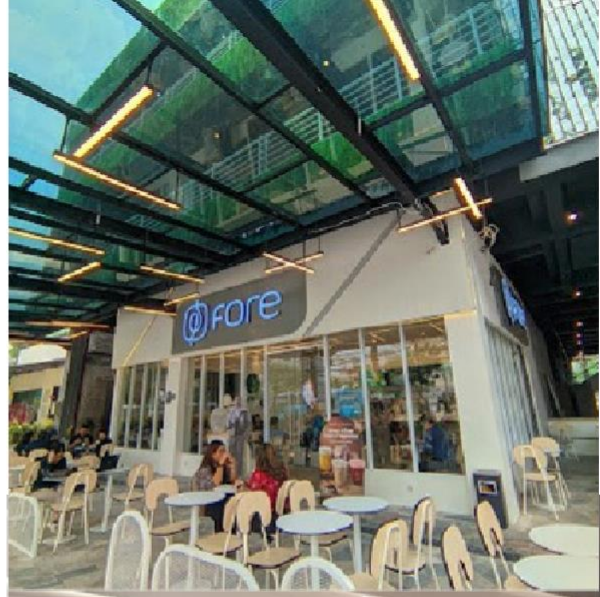

FORE J-TOWN

KEMANGGISAN

kopi kenangan

- ▾ THAMRIN NINE
- ▾ EPICENTRUM KUNINGAN
- ▾ DEPOK

WING STOP

- ▾ MALL BASURA
- ▾ MALL KELAPA GADING
- ▾ MALL GRAND INDONESIA

ARTOTEL

Cabin